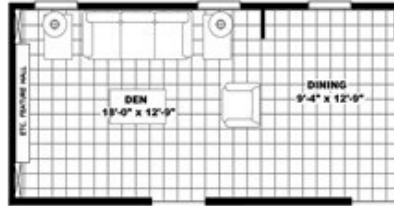

# THE ANSWER Model number: 76AWR28604AH

4 beds • 2 baths • 1680 sq.ft. • 28' width • 60' depth

**3BR-2 BA. OPT.**

Our home building facilities invest in continuous product and process improvements. Plans, dimensions, features, materials, specifications and availability are subject to change without notice or obligation. Renderings and floor plans are representative likenesses of our homes and may differ from the actual homes. We invite you to tour a Home Center near you and inspect the highest value in quality housing available or call (843) 664-8400 to speak with a Home Consultant. Copyright 2017, CMH. All rights reserved.