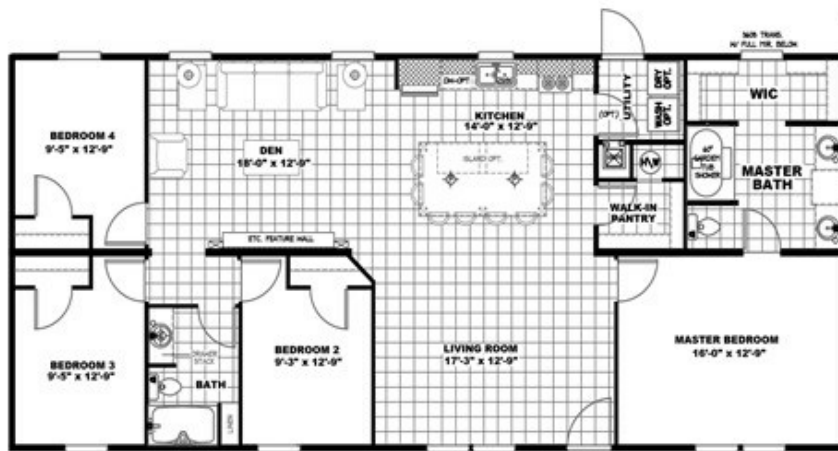

# THE ANSWER Model number: 76AWR28604AH

4 beds • 2 baths • 1680 sq.ft. • 28' width • 60' depth

**3BR-2 BA. OPT.**

Our home building facilities invest in continuous product and process improvements. Plans, dimensions, features, materials, specifications and availability are subject to change without notice or obligation. Renderings and floor plans are representative likenesses of our homes and may differ from the actual homes. We invite you to tour a Home Center near you and inspect the highest value in quality housing available or call (843) 664-8400 to speak with a Home Consultant. Copyright 2017, CMH. All rights reserved.