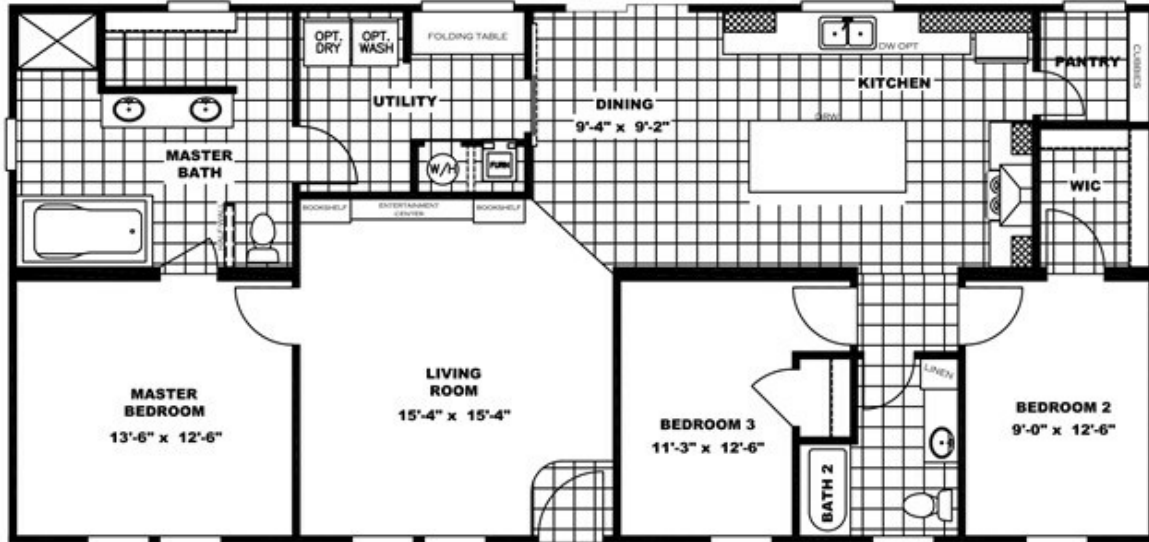

# THE ANNIVERSARY 2.1 M2000

# THE ANNIVERSARY 2.1 M2000 Model number: 76ANN28563AH

3 beds • 2 baths • 1568 sq.ft. • 28' width • 56' depth

Our home building facilities invest in continuous product and process improvements. Plans, dimensions, features, materials, specifications and availability are subject to change without notice or obligation. Renderings and floor plans are representative likenesses of our homes and may differ from the actual homes. We invite you to tour a Home Center near you and inspect the highest value in quality housing available or call (843) 664-8400 to speak with a Home Consultant. Copyright 2017, CMH. All rights reserved.