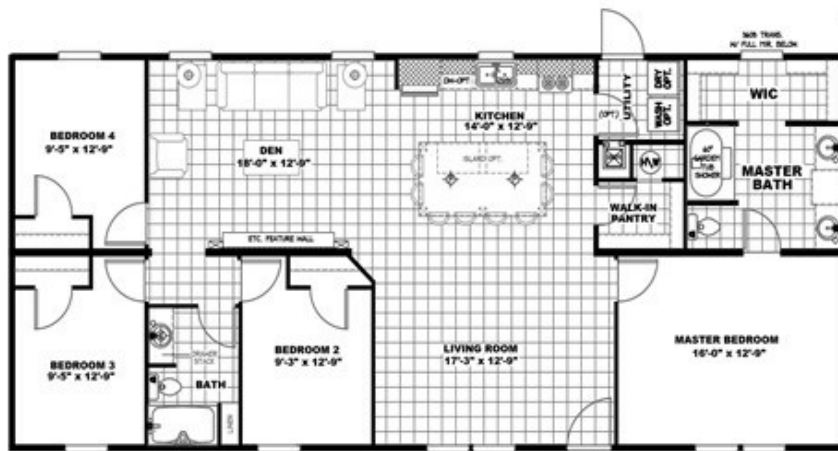

ANSWER M375

**ANSWER M375** Model number: 76AWR28604AH18

**4 beds • 2 baths • 1680 sq.ft. • 28' width • 60' depth**

**3BR-2 BA. OPT.**

Our home building facilities invest in continuous product and process improvements. Plans, dimensions, features, materials, specifications and availability are subject to change without notice or obligation. Renderings and floor plans are representative likenesses of our homes and may differ from the actual homes. We invite you to tour a Home Center near you and inspect the highest value in quality housing available or call (843) 664-8400 to speak with a Home Consultant. Copyright 2017, CMH. All rights reserved.