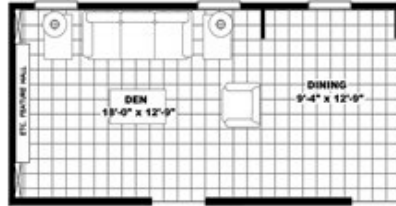

ANSWER M375

**ANSWER M375** Model number: 76AWR28604AH18

**4 beds • 2 baths • 1680 sq.ft. • 28' width • 60' depth**

**3BR-2 BA. OPT.**

Our home building facilities invest in continuous product and process improvements. Plans, dimensions, features, materials, specifications and availability are subject to change without notice or obligation. Renderings and floor plans are representative likenesses of our homes and may differ from the actual homes. We invite you to tour a Home Center near you and inspect the highest value in quality housing available or call (843) 664-8400 to speak with a Home Consultant. Copyright 2017, CMH. All rights reserved.