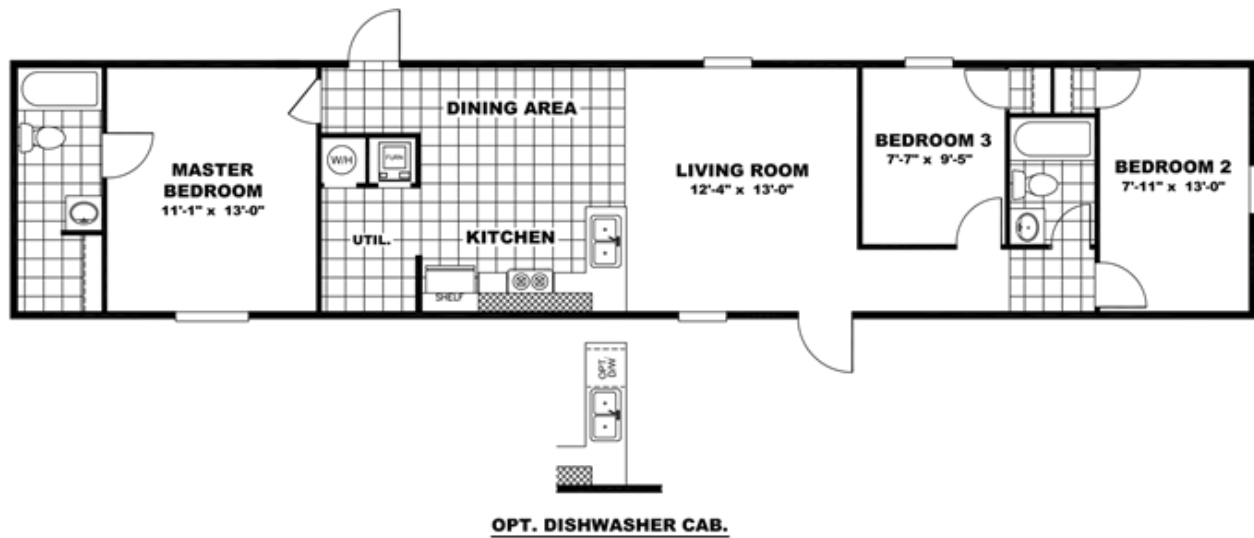

ELATION Model number: 36TRU14663AH

3 beds • 2 baths • 924 sq.ft. • 14' width • 66' depth

Our home building facilities invest in continuous product and process improvements. Plans, dimensions, features, materials, specifications and availability are subject to change without notice or obligation. Renderings and floor plans are representative likenesses of our homes and may differ from the actual homes. We invite you to tour a Home Center near you and inspect the highest value in quality housing available or call (843) 664-8400 to speak with a Home Consultant. Copyright 2017, CMH. All rights reserved.