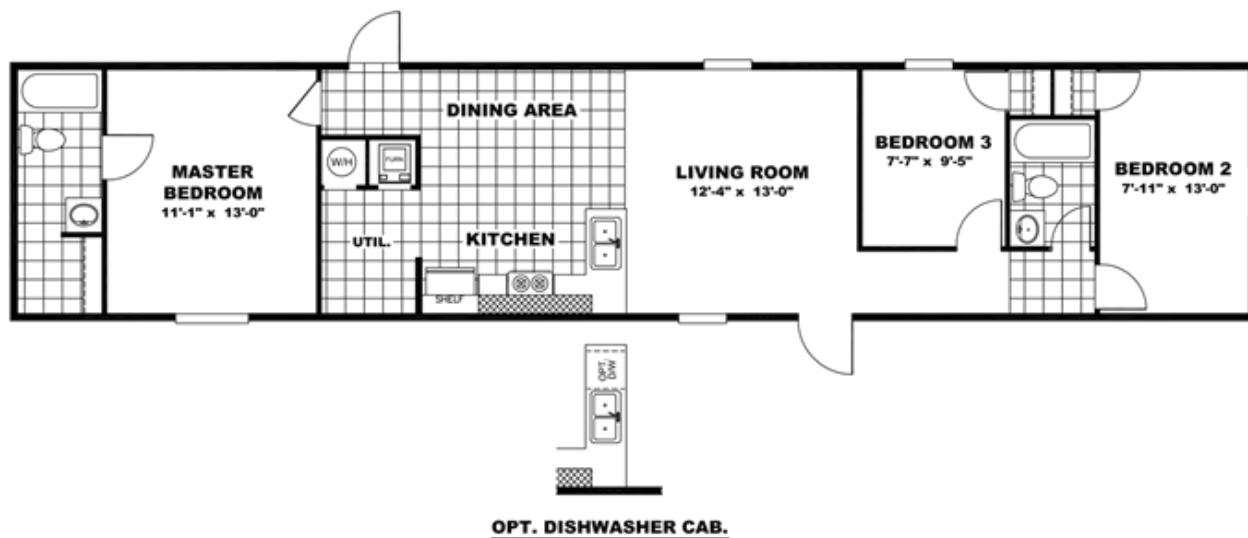

ELATION Model number: 36TRU14663AH18

3 beds • 2 baths • 924 sq.ft. • 14' width • 66' depth

Our home building facilities invest in continuous product and process improvements. Plans, dimensions, features, materials, specifications and availability are subject to change without notice or obligation. Renderings and floor plans are representative likenesses of our homes and may differ from the actual homes. We invite you to tour a Home Center near you and inspect the highest value in quality housing available or call (843) 664-8400 to speak with a Home Consultant. Copyright 2017, CMH. All rights reserved.