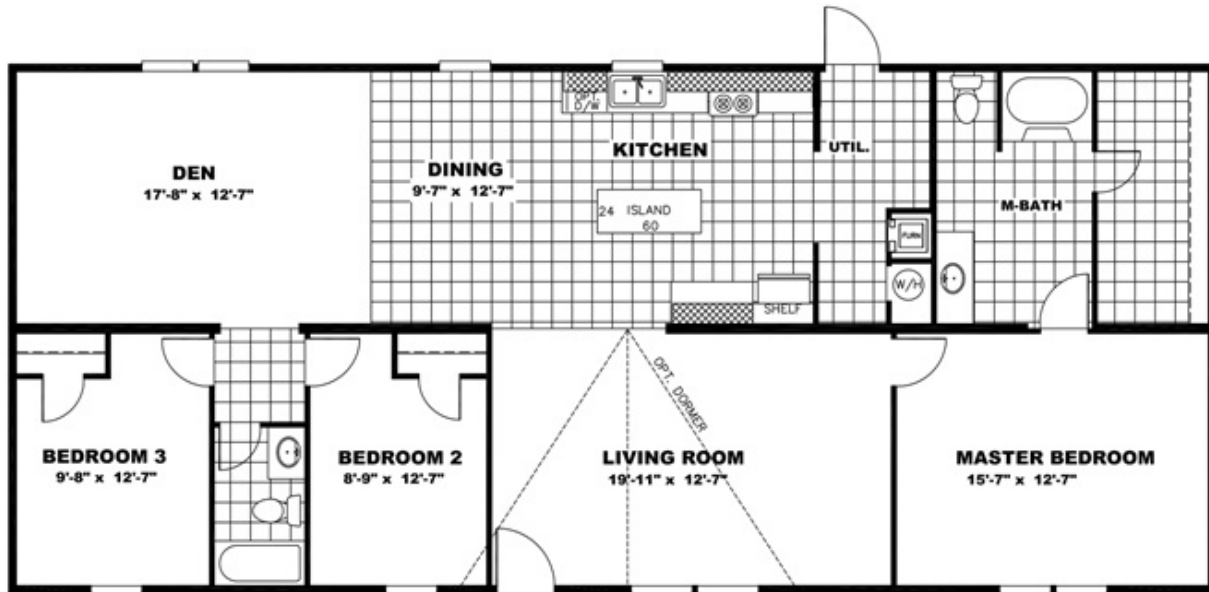

JUBILATION

JUBILATION

Model number: 36TRU28603RH

3 beds • 2 baths • 1680 sq.ft. • 28' width • 60' depth

Our home building facilities invest in continuous product and process improvements. Plans, dimensions, features, materials, specifications and availability are subject to change without notice or obligation. Renderings and floor plans are representative likenesses of our homes and may differ from the actual homes. We invite you to tour a Home Center near you and inspect the highest value in quality housing available or call (843) 664-8400 to speak with a Home Consultant. Copyright 2017, CMH. All rights reserved.