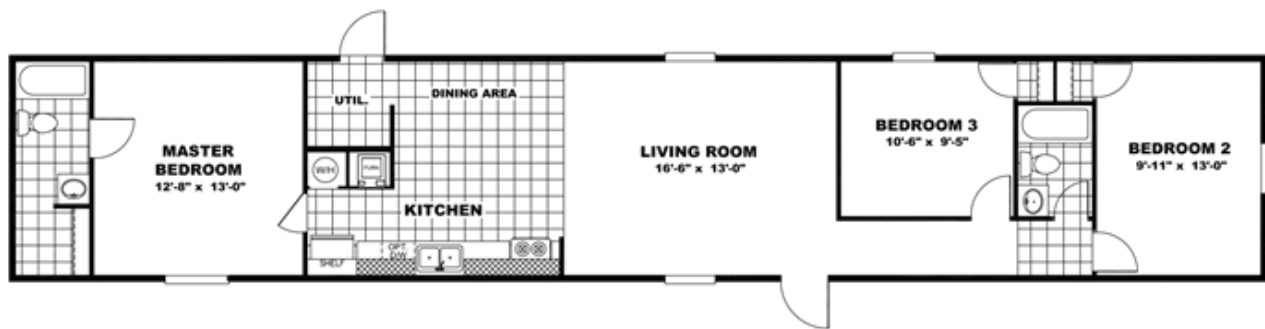

EXHILARATION

EXHILARATION

Model number: 36TRU14763AH

3 beds • 2 baths • 1064 sq.ft. • 14' width • 76' depth

Our home building facilities invest in continuous product and process improvements. Plans, dimensions, features, materials, specifications and availability are subject to change without notice or obligation. Renderings and floor plans are representative likenesses of our homes and may differ from the actual homes. We invite you to tour a Home Center near you and inspect the highest value in quality housing available or call (843) 664-8400 to speak with a Home Consultant. Copyright 2017, CMH. All rights reserved.