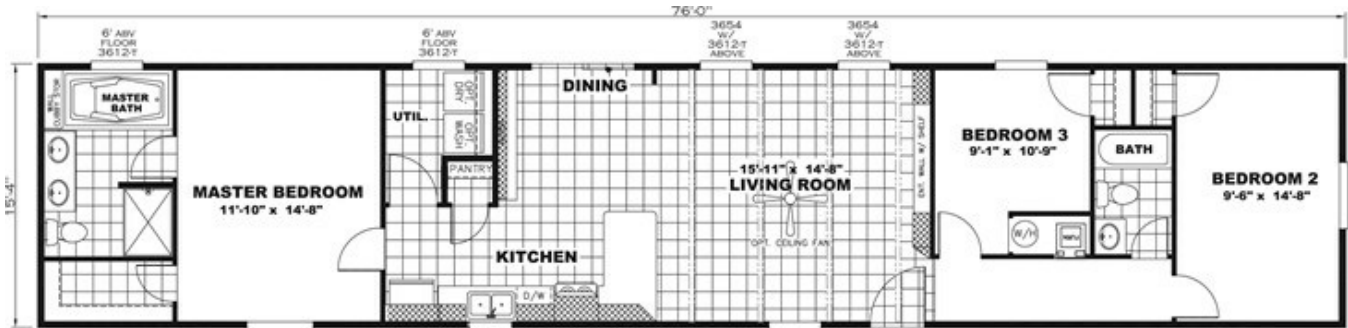

THE ANNIVERSARY 16X76

THE ANNIVERSARY 16X76 Model number: 29ANN16763AH

3 beds • 2 baths • 1216 sq.ft. • 16' width • 76' depth

Our home building facilities invest in continuous product and process improvements. Plans, dimensions, features, materials, specifications and availability are subject to change without notice or obligation. Renderings and floor plans are representative likenesses of our homes and may differ from the actual homes. We invite you to tour a Home Center near you and inspect the highest value in quality housing available or call (843) 664-8400 to speak with a Home Consultant. Copyright 2017, CMH. All rights reserved.