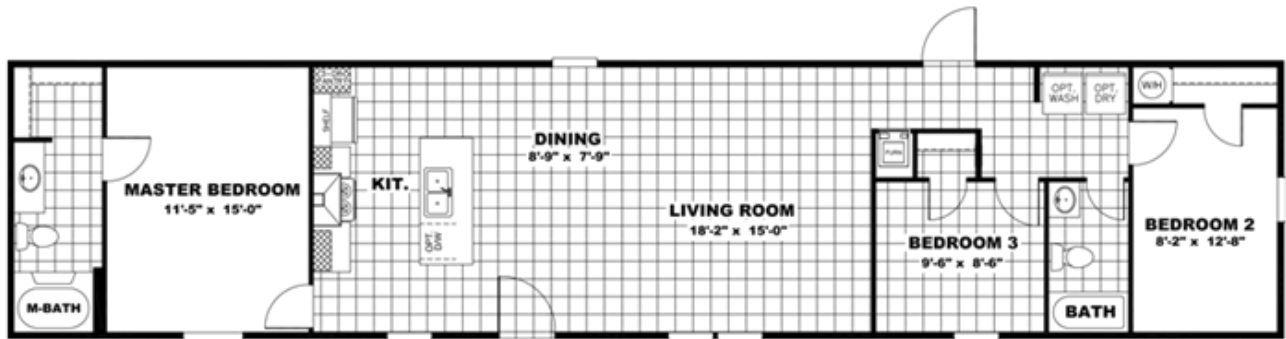

THE BREEZE

THE BREEZE Model number: 29SSP16723AH

3 beds • 2 baths • 1152 sq.ft. • 16' width • 72' depth

Our home building facilities invest in continuous product and process improvements. Plans, dimensions, features, materials, specifications and availability are subject to change without notice or obligation. Renderings and floor plans are representative likenesses of our homes and may differ from the actual homes. We invite you to tour a Home Center near you and inspect the highest value in quality housing available or call (843) 664-8400 to speak with a Home Consultant. Copyright 2017, CMH. All rights reserved.