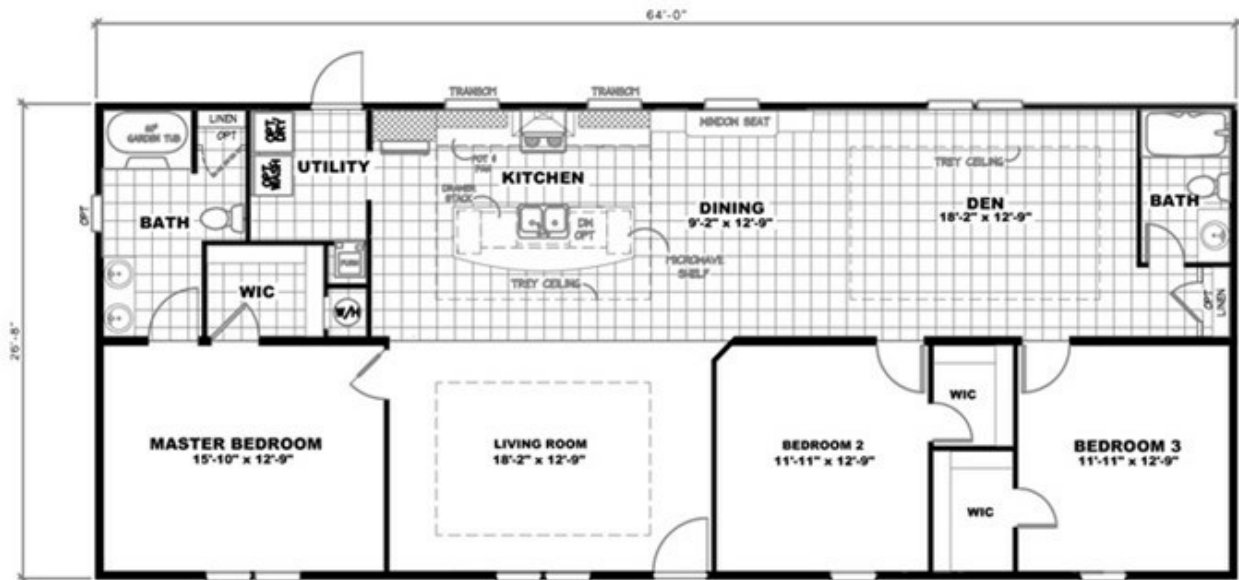

SWEET CAROLINE

SWEET CAROLINE Model number: 58SCS28643AH

3 beds • 2 baths • 1792 sq.ft. • 28' width • 64' depth

Our home building facilities invest in continuous product and process improvements. Plans, dimensions, features, materials, specifications and availability are subject to change without notice or obligation. Renderings and floor plans are representative likenesses of our homes and may differ from the actual homes. We invite you to tour a Home Center near you and inspect the highest value in quality housing available or call (843) 664-8400 to speak with a Home Consultant. Copyright 2017, CMH. All rights reserved.