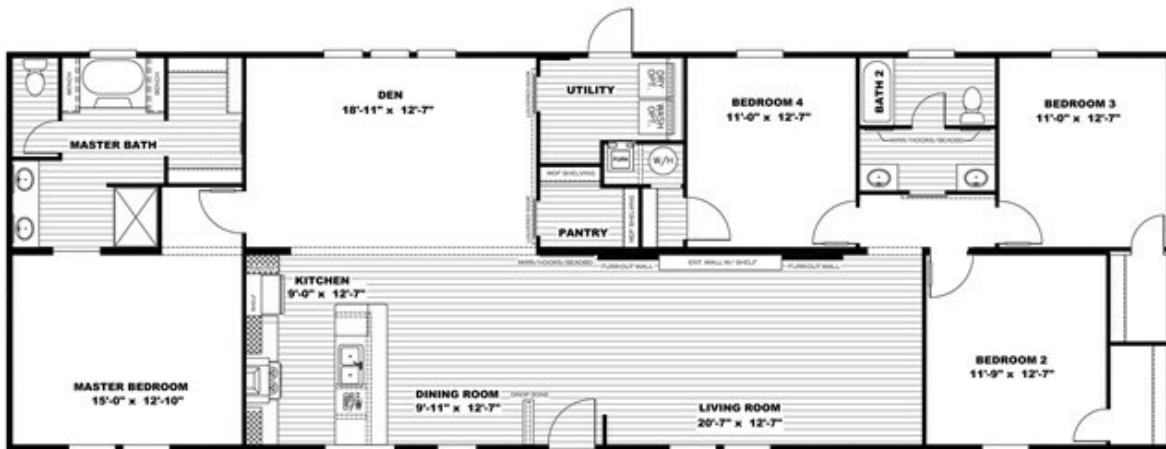

## THE BREEZE II

# THE BREEZE II Model number: 57SSP28764SH

4 beds • 2 baths • 2128 sq.ft. • 28' width • 76' depth

Our home building facilities invest in continuous product and process improvements. Plans, dimensions, features, materials, specifications and availability are subject to change without notice or obligation. Renderings and floor plans are representative likenesses of our homes and may differ from the actual homes. We invite you to tour a Home Center near you and inspect the highest value in quality housing available or call (843) 664-8400 to speak with a Home Consultant. Copyright 2017, CMH. All rights reserved.