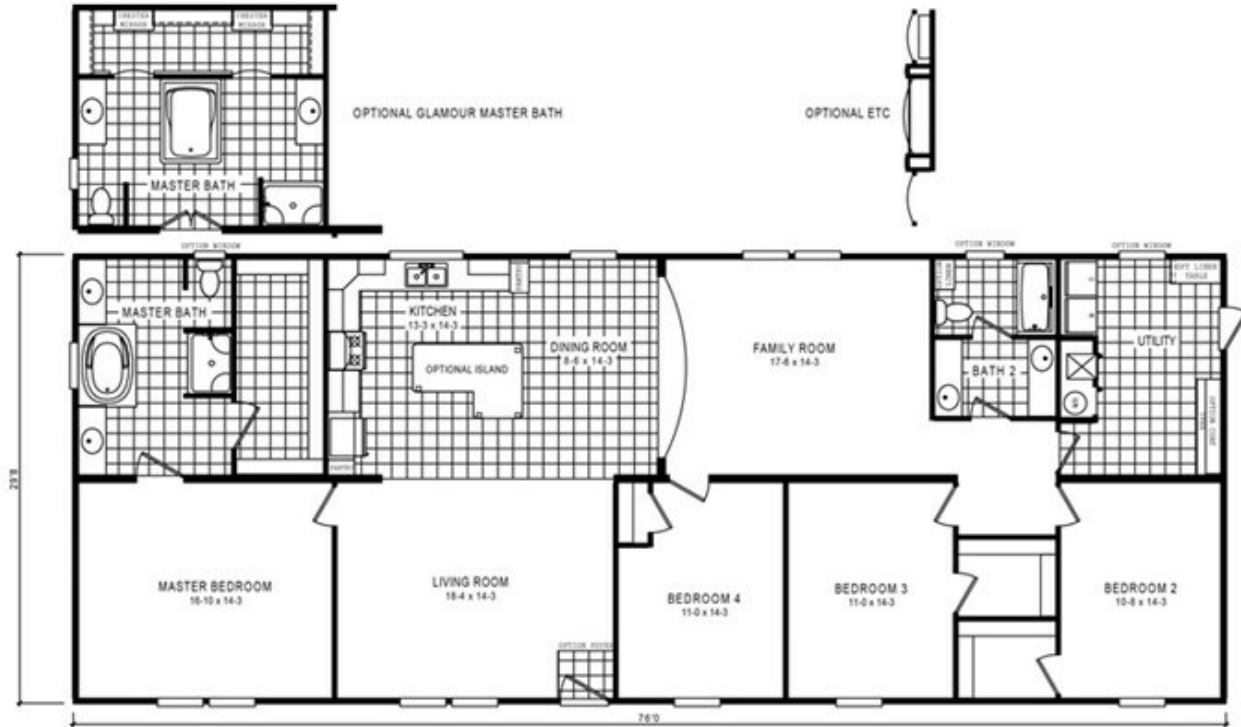

Rocketeer 10 Model number: 57ROC32764EH

4 beds • 2 baths • 2432 sq.ft. • 32' width • 76' depth

Our home building facilities invest in continuous product and process improvements. Plans, dimensions, features, materials, specifications and availability are subject to change without notice or obligation. Renderings and floor plans are representative likenesses of our homes and may differ from the actual homes. We invite you to tour a Home Center near you and inspect the highest value in quality housing available or call (843) 664-8400 to speak with a Home Consultant. Copyright 2017, CMH. All rights reserved.