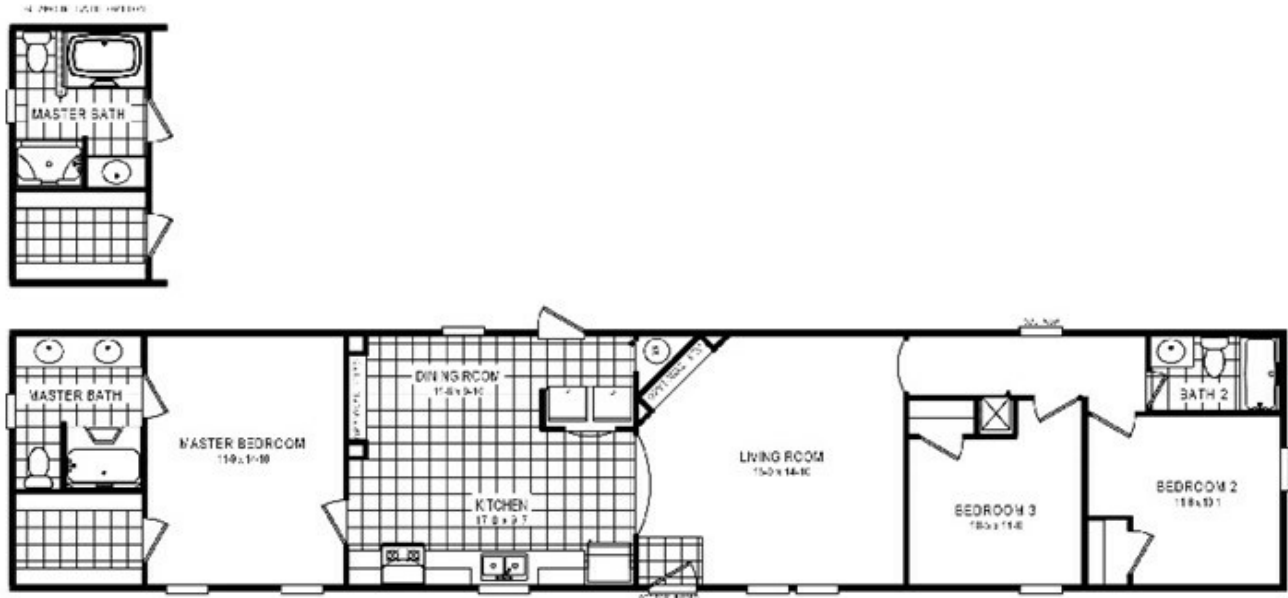

101 ADVANTAGE PLUS 7616

101 ADVANTAGE PLUS 7616 Model number: 57ADP16763AH

3 beds • 2 baths • 1216 sq.ft. • 16' width • 76' depth

Our home building facilities invest in continuous product and process improvements. Plans, dimensions, features, materials, specifications and availability are subject to change without notice or obligation. Renderings and floor plans are representative likenesses of our homes and may differ from the actual homes. We invite you to tour a Home Center near you and inspect the highest value in quality housing available or call (843) 664-8400 to speak with a Home Consultant. Copyright 2017, CMH. All rights reserved.