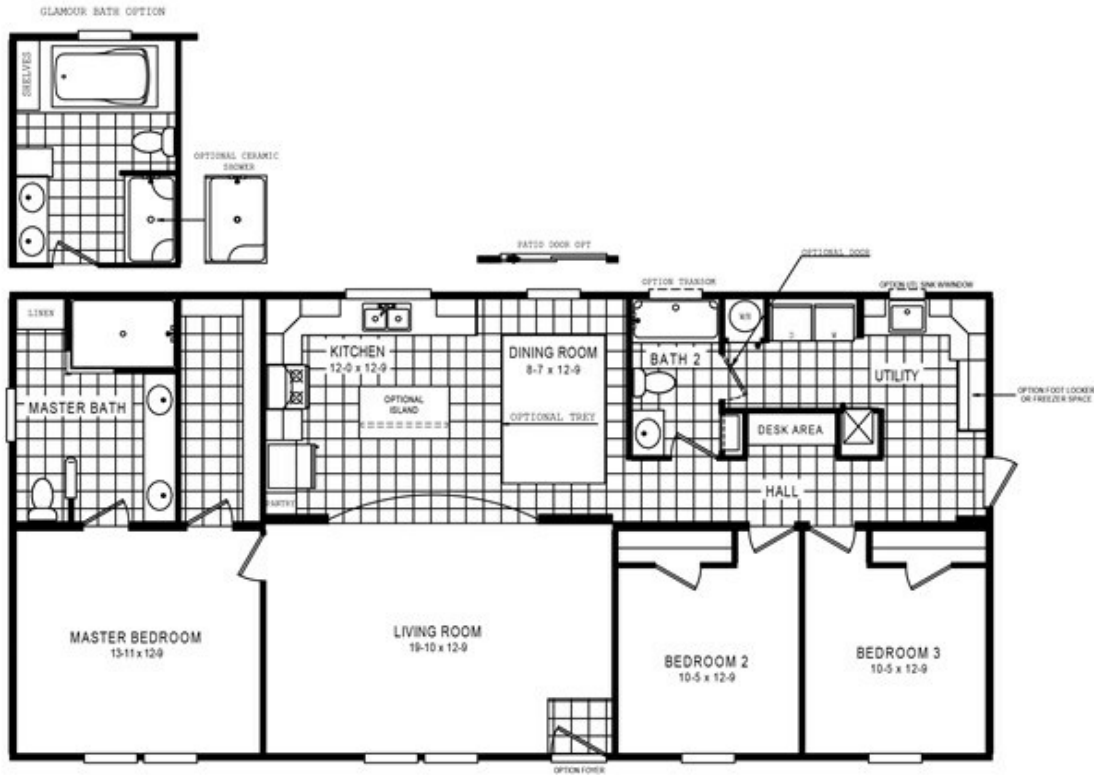

ROCKETEER 8 Model number: 57ROC28563AH

3 beds • 2 baths • 1568 sq.ft. • 28' width • 56' depth

Our home building facilities invest in continuous product and process improvements. Plans, dimensions, features, materials, specifications and availability are subject to change without notice or obligation. Renderings and floor plans are representative likenesses of our homes and may differ from the actual homes. We invite you to tour a Home Center near you and inspect the highest value in quality housing available or call (843) 664-8400 to speak with a Home Consultant. Copyright 2017, CMH. All rights reserved.