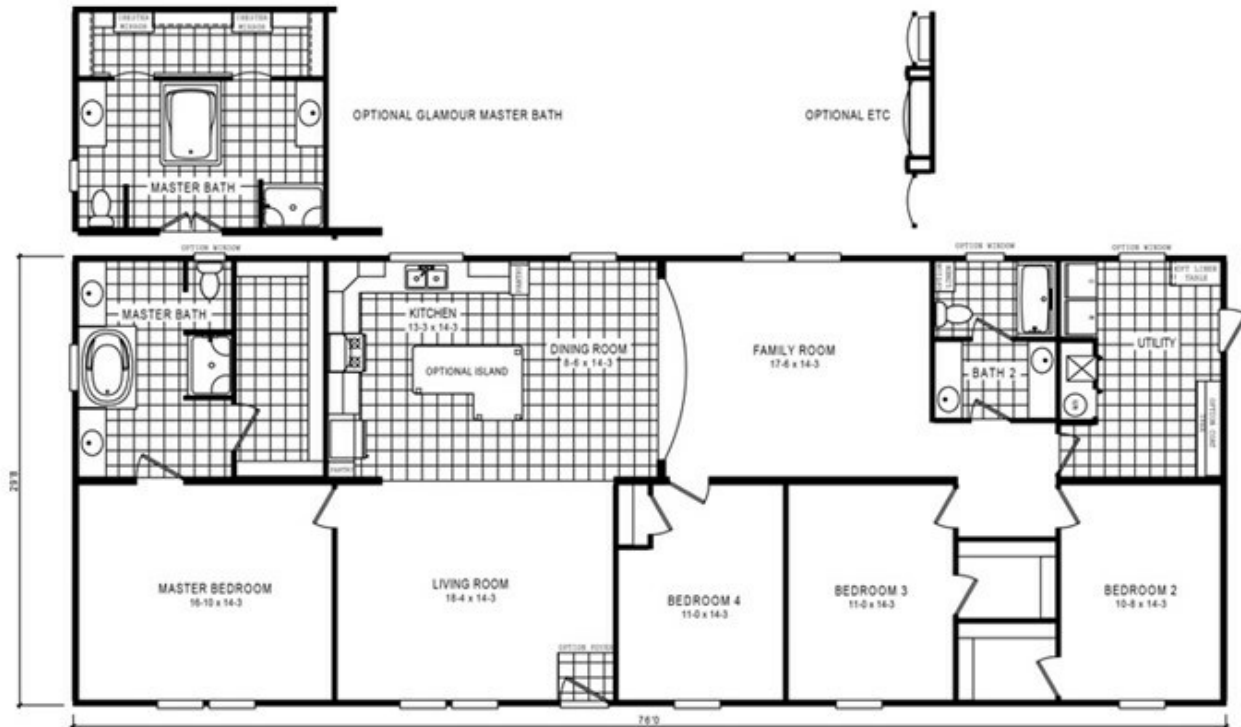

4710 ROCKETEER 7632

4710 ROCKETEER 7632 Model number: 57ROC32764EH

4 beds • 2 baths • 2432 sq.ft. • 32' width • 76' depth

Our home building facilities invest in continuous product and process improvements. Plans, dimensions, features, materials, specifications and availability are subject to change without notice or obligation. Renderings and floor plans are representative likenesses of our homes and may differ from the actual homes. We invite you to tour a Home Center near you and inspect the highest value in quality housing available or call (843) 664-8400 to speak with a Home Consultant. Copyright 2017, CMH. All rights reserved.