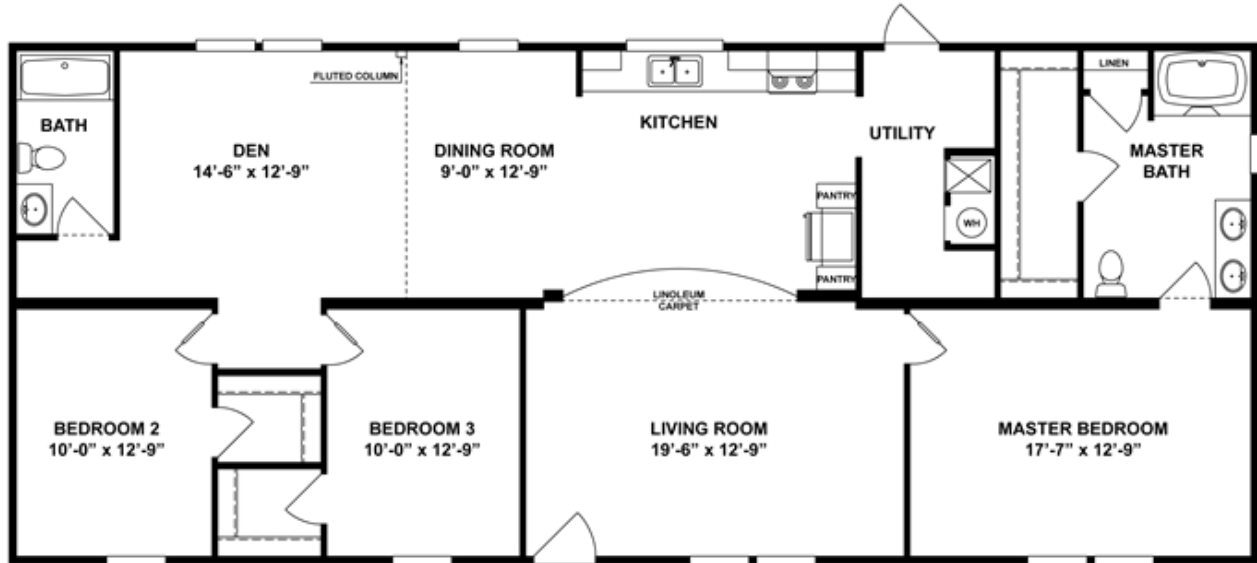

4604 ROCKETEER 4 6428

4604 ROCKETEER 4 6428

Model number: 57ROC28643BH

3 beds • 2 baths • 1792 sq.ft. • 28' width • 64' depth

Our home building facilities invest in continuous product and process improvements. Plans, dimensions, features, materials, specifications and availability are subject to change without notice or obligation. Renderings and floor plans are representative likenesses of our homes and may differ from the actual homes. We invite you to tour a Home Center near you and inspect the highest value in quality housing available or call (843) 664-8400 to speak with a Home Consultant. Copyright 2017, CMH. All rights reserved.