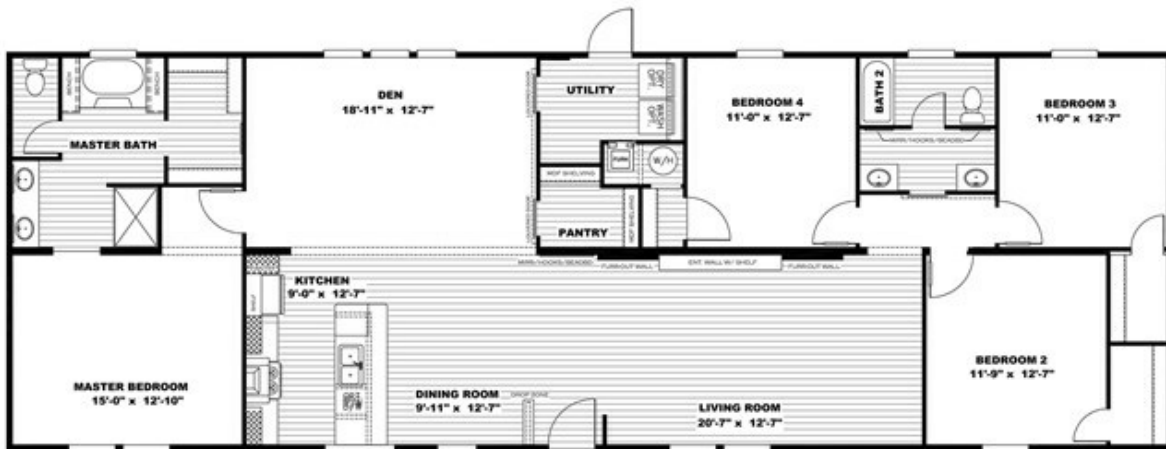

# THE BREEZE II

# THE BREEZE II Model number: 57SSP28764SH18

4 beds • 2 baths • 2128 sq.ft. • 28' width • 76' depth

Our home building facilities invest in continuous product and process improvements. Plans, dimensions, features, materials, specifications and availability are subject to change without notice or obligation. Renderings and floor plans are representative likenesses of our homes and may differ from the actual homes. We invite you to tour a Home Center near you and inspect the highest value in quality housing available or call (843) 664-8400 to speak with a Home Consultant. Copyright 2017, CMH. All rights reserved.