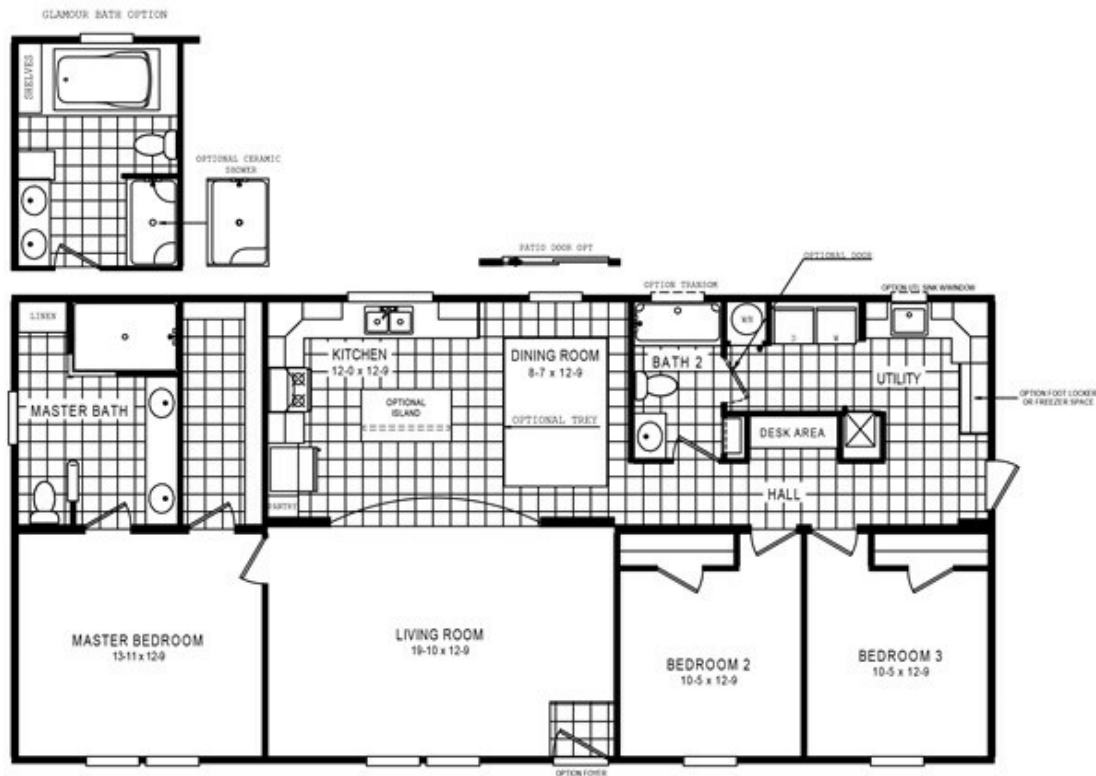

4608 ROCKETEER 5628

4608 ROCKETEER 5628 Model number: 57ROC28563AH18

3 beds • 2 baths • 1568 sq.ft. • 28' width • 56' depth

Our home building facilities invest in continuous product and process improvements. Plans, dimensions, features, materials, specifications and availability are subject to change without notice or obligation. Renderings and floor plans are representative likenesses of our homes and may differ from the actual homes. We invite you to tour a Home Center near you and inspect the highest value in quality housing available or call (843) 664-8400 to speak with a Home Consultant. Copyright 2017, CMH. All rights reserved.