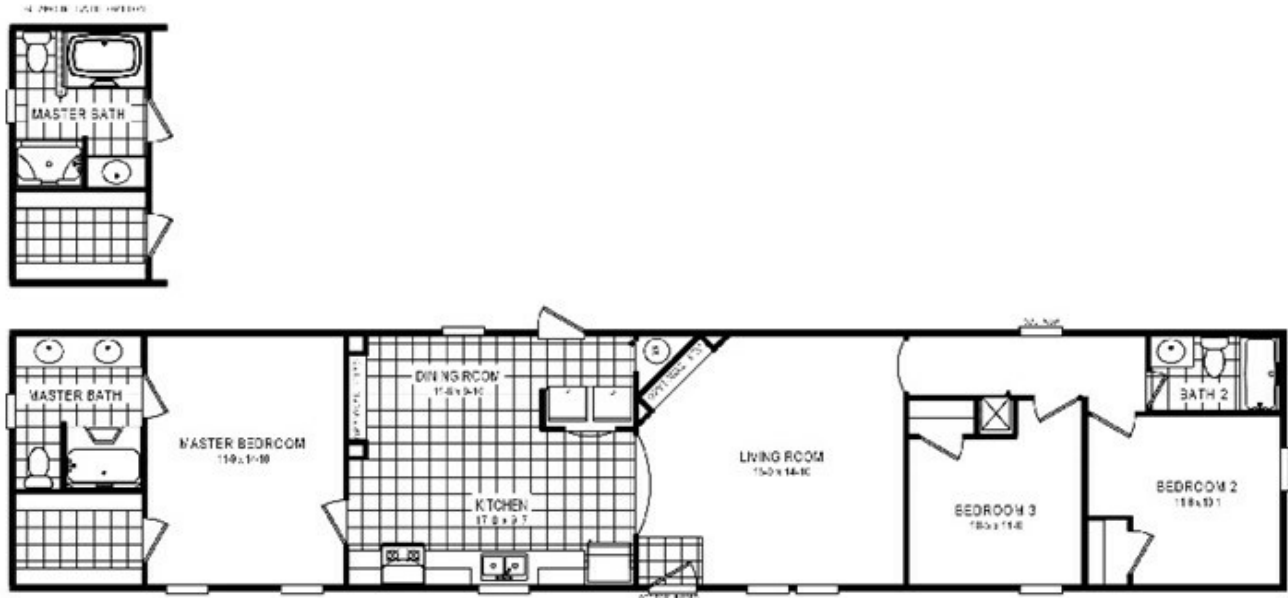

101 ADVANTAGE PLUS 7616

# 101 ADVANTAGE PLUS 7616 Model number: 57ADP16763AH

3 beds • 2 baths • 1216 sq.ft. • 16' width • 76' depth

Our home building facilities invest in continuous product and process improvements. Plans, dimensions, features, materials, specifications and availability are subject to change without notice or obligation. Renderings and floor plans are representative likenesses of our homes and may differ from the actual homes. We invite you to tour a Home Center near you and inspect the highest value in quality housing available or call (843) 664-8400 to speak with a Home Consultant. Copyright 2017, CMH. All rights reserved.