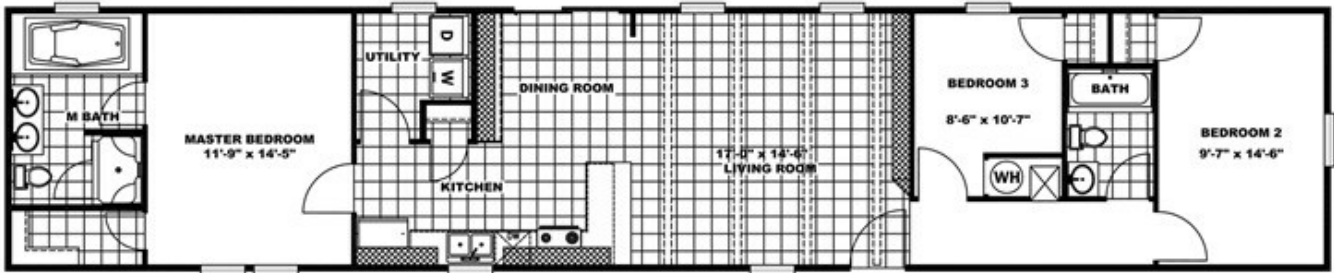

THE ANNIVERSARY

THE ANNIVERSARY Model number: 46ANN16763AH

3 beds • 2 baths • 1216 sq.ft. • 16' width • 76' depth

Our home building facilities invest in continuous product and process improvements. Plans, dimensions, features, materials, specifications and availability are subject to change without notice or obligation. Renderings and floor plans are representative likenesses of our homes and may differ from the actual homes. We invite you to tour a Home Center near you and inspect the highest value in quality housing available or call (843) 664-8400 to speak with a Home Consultant. Copyright 2017, CMH. All rights reserved.