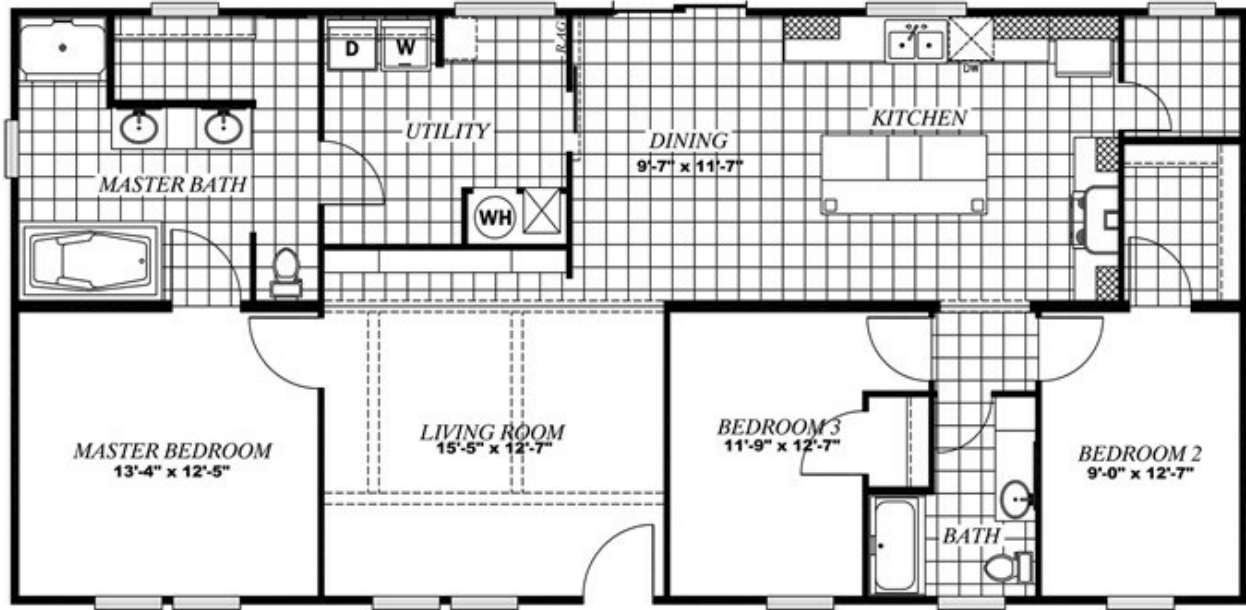

# THE ANNIVERSARY 2.0 Model number: 46ANN28563AH

3 beds • 2 baths • 1568 sq.ft. • 28' width • 56' depth

Our home building facilities invest in continuous product and process improvements. Plans, dimensions, features, materials, specifications and availability are subject to change without notice or obligation. Renderings and floor plans are representative likenesses of our homes and may differ from the actual homes. We invite you to tour a Home Center near you and inspect the highest value in quality housing available or call (843) 664-8400 to speak with a Home Consultant. Copyright 2017, CMH. All rights reserved.