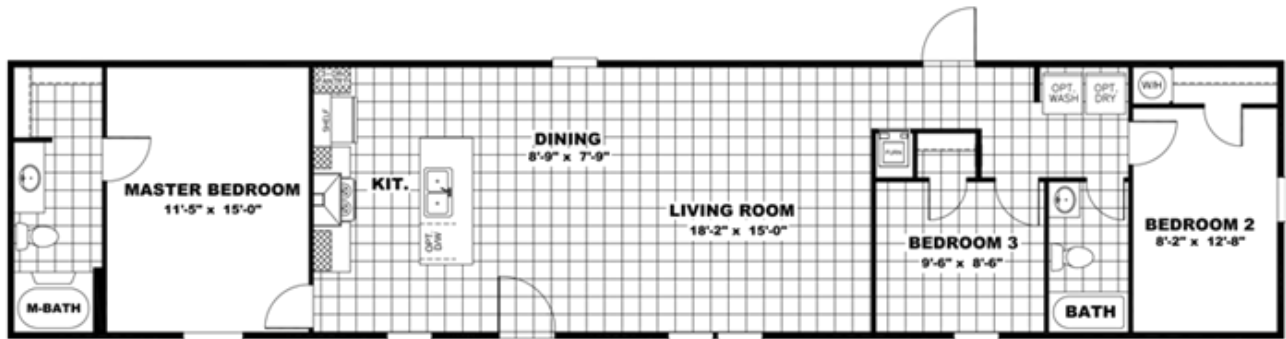

THE BREEZE

THE BREEZE Model number: 46SSP16723AH18

3 beds • 2 baths • 1152 sq.ft. • 16' width • 72' depth

Our home building facilities invest in continuous product and process improvements. Plans, dimensions, features, materials, specifications and availability are subject to change without notice or obligation. Renderings and floor plans are representative likenesses of our homes and may differ from the actual homes. We invite you to tour a Home Center near you and inspect the highest value in quality housing available or call (843) 664-8400 to speak with a Home Consultant. Copyright 2017, CMH. All rights reserved.